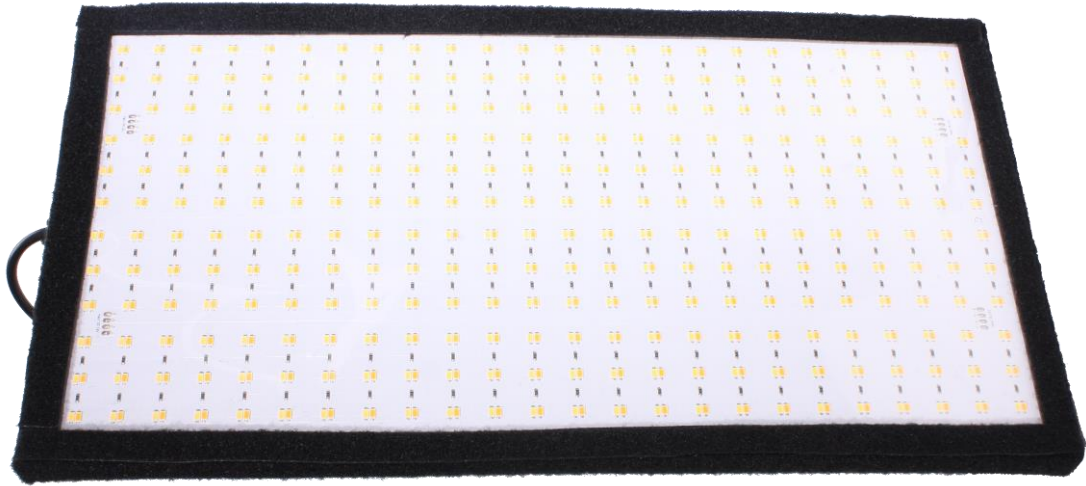

Tec
ART / LED Mat Dual Colour
LED LIGHTING - MAT, SEGMENT AND TAPE

The LED Mat Dual Colour is a powerful lightweight high CRI LED light. It can be mounted directly on a wall or on a stand using KinoFlo-style twist-on lollipop. The mat consists of both cool and warm LEDs, with the ability to control brightness and white colour temperature. The included kit contains a hybrid LED controller, fabric diffusers, mains power supply and a carry case. The mat comes in four sizes – 1 FT x 2 FT, 1 FT x 4 FT, 2 FT x 2 FT and 4 FT x 4 FT.

SPECIFICATIONS

- **CRI (Color Rendering Index) rating:** 95.
- **Colour temperature:** 2800-7500K.
- **Voltage:** 24V.

LED Mat Dual Colour