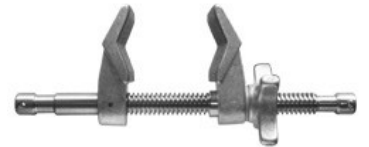

Location Lighting Accessories

143 Magic Arm

035 Super Clamp

We offer a wide variety of high quality, well-priced accessories to complement our Location Lighting products.

C500 Pelican Gaffer Grip

C043 Sky Hook

C033 Gaffer Grip

C025 Cardellini Clamp

LS5 Stand (330cm) 30kg

LS6 Stand (416cm) 40kg

600 High Riser (588cm) 40kg

001 Nano Stand (190cm)

LS4G Master Stand (385cm) 15kg

264 Basic Stand (264cm)

LS4L Master Stand (385cm) 9kg

LSM40 Century Stand (328cm)